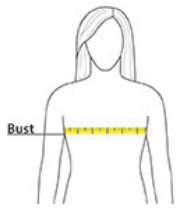

## PRODUCT MEASUREMENTS

	XS	S	M	L	XL	XXL	3XL	4XL
Size	2	4/6	8/10	12/14	16/18	20/22	24/26	28/30
Body Length at Back	25	25 1/2	26	26 1/2	27	27 1/2	28	28 1/2
Bust	17 3/4	18 3/4	19 3/4	21 1/4	22 3/4	24 1/4	26 1/4	28 1/4
Sleeve Length from Center Back	32	32 1/2	33	33 5/8	34 1/4	34 7/8	35 1/4	35 5/8

**Body Length at Back:** Measured from high point shoulder to finished hem at back.

**Bust:** Measured across the chest one inch below armhole when laid flat.

**Sleeve Length from Center Back:** Measure from Center Back neck to shoulder point to sleeve hem.

## SIZE CHARTS

	XS	S	M	L	XL	XXL	3XL	4XL
Size	2	4/6	8/10	12/14	16/18	20/22	24/26	28/30
Bust	32-34	35-36	37-38	39-41	42-44	45-47	48-51	52-55

## HOW TO MEASURE

---